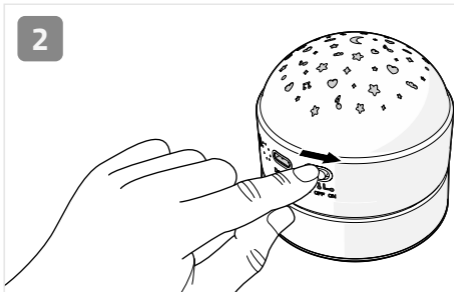

## **Projector and White Noise Machine in one**

For more information,  
scan the QR code to see  
the extended manual.

1

Charging time: 3 - 4 hours

2

3

**Commaxx B.V.**

Wiebachstraat 37  
6466 NG Kerkrade  
The Netherlands