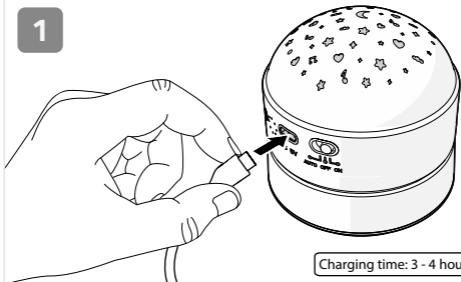

## **Projector and White Noise Machine in one**

For more information,  
scan the QR code to see  
the extended manual.

1

Charging time: 3 - 4 hours

2

3

**Commaxx B.V.**

Wiebachstraat 37  
6466 NG Kerkrade  
The Netherlands