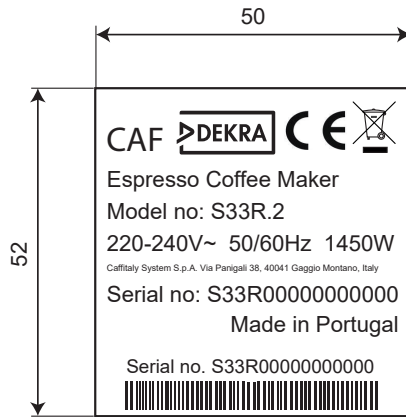

Product specification

File Name:

S33R.3 EVO ARKA Caffitaly System PS330062211

Rating Label :