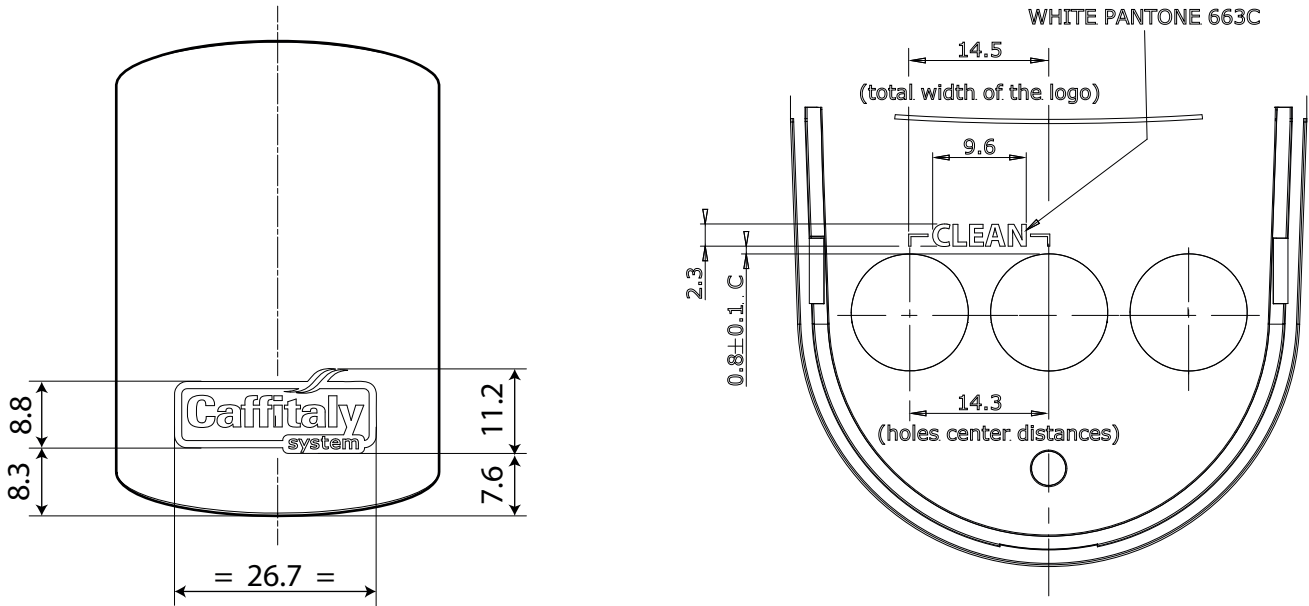

Product specification

File Name:

S33R.3 EVO ARKA Caffitaly System PS330062211

Branding &
Silk-Screen :

← CLEAN →

Position labels on the
coffee machine: