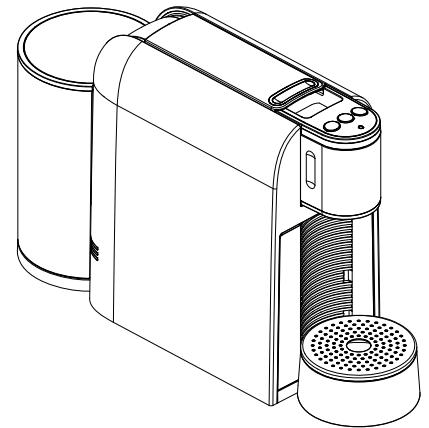

Product specification

File Name:

S33R.3 EVO ARKA Caffitaly System PS330062211

Description : S33R.3 EVO ARKA Titanium Caffitaly System 220-240V 50-60Hz 1450W Sch plug
SAP Code : 35330062211
Model : S33R.3 EVO
Color : Titanium
Power Supply : 220-240V 50Hz 1450W
Power Cord : European "Schuko" Power Cord

Branding &
Silk-Screen :

Gift Box code : GB3300900
User Manual code: IB3301200 , IB3300200
Warranty Card code : CW0000100

Approval :

Notes : in compliance with the commission regulation (EU) n 801/2013.

Revision History :

Revision	Primary Autor (s)	Description of version	Date
00	Matteo Magnani	First issue	10/12/2021
01	Matteo Magnani	Updated table	13/06/2022
02	Matteo Magnani	Replaced user manual & gift box	02/09/2022
03	Matteo Magnani	Updated rating label (replaced logo KEMAKEUR with DEKRA-MARK)	04/12/2023
04	Matteo Magnani	Updated gift box & warning capsule disclaimer	18/09/2024

04	M. Magnani			18/09/2024	1 of 8
Revision	Primary Autor	Checked	Approved	Save Data	Page / Pages