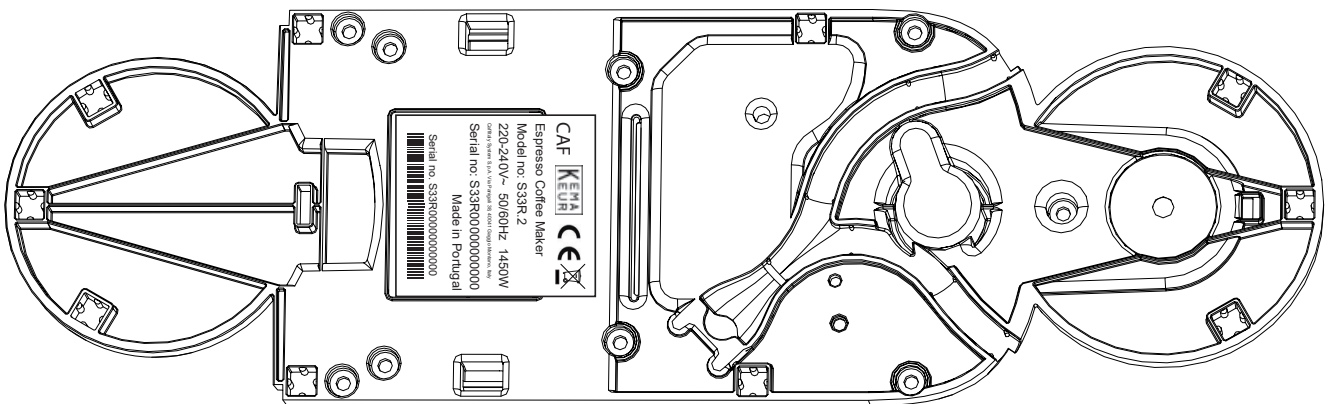

Position labels on the  
coffee machine:

04	M. Magnani			18/09/2024	4 of 8
Revision	Primary Autor	Checked	Approved	Save Data	Page / Pages

Keyboard S33R.3:

Brewing settings (nominal value ml):

		
35÷50	80÷120	120÷150