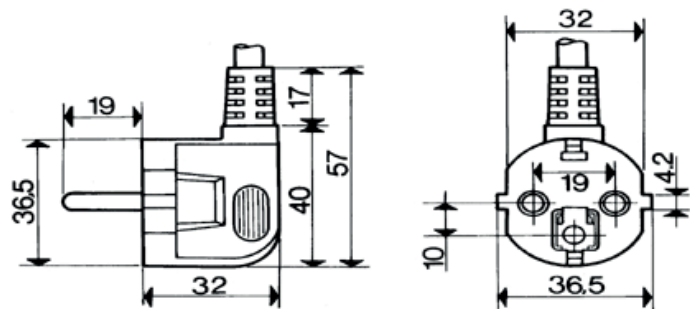

Heater:

PRIME HEATER 230V 1400W

04	M. Magnani			18/09/2024	5 of 8
Revision	Primary Autor	Checked	Approved	Save Data	Page / Pages

Power Cord :

European Schuko Power supply cord

Norms : CEE 7 - VII

Length: Approximatly 120cm from outlet