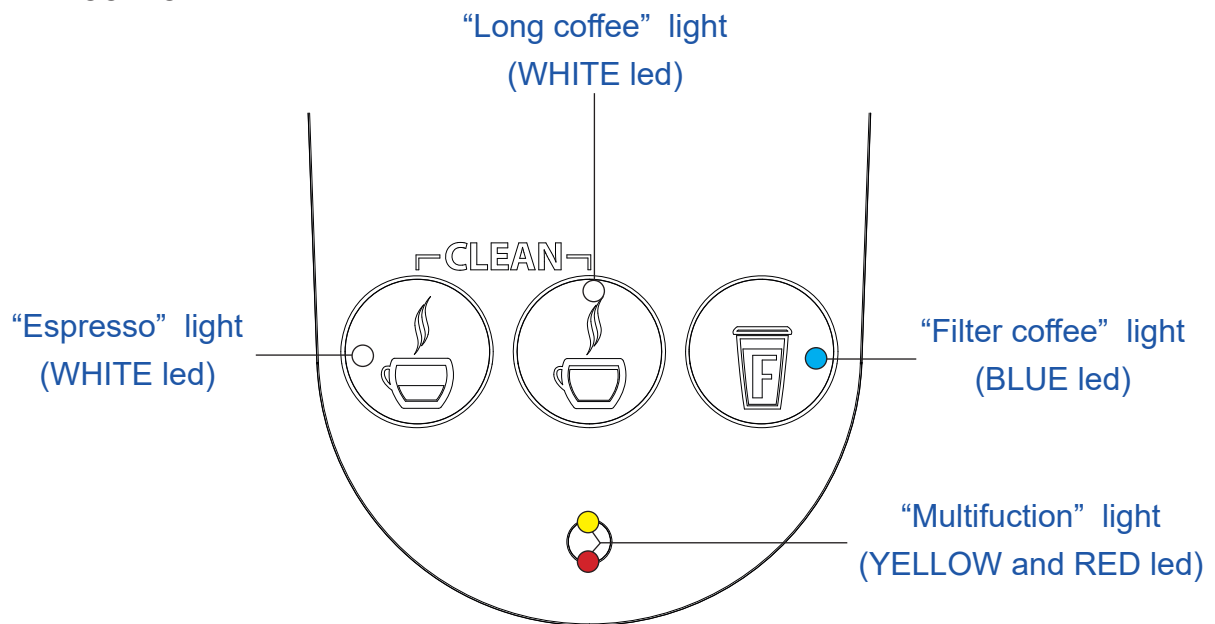

Keyboard S33R.3:

Brewing settings (nominal value ml):

35÷50	80÷120	120÷150

Keyboard PCB:

Code: 34000398600