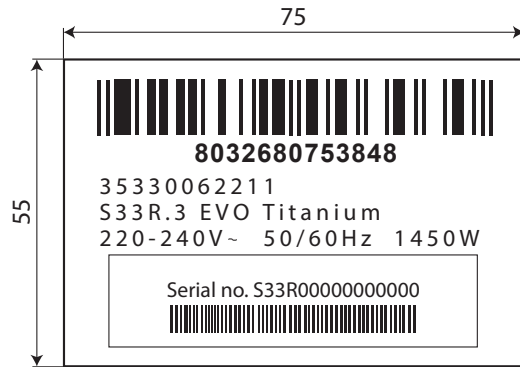

Serial number Labels :

Material : Adhesive PET  
 Thickness : 0.025 ± 0.003 mm  
 Colour of label : White  
 Colour of Ink : Black  
 Printing Resistance : See paragraph 7 of EN60335-1

04	M. Magnani			18/09/2024	2 of 8
Revision	Primary Autor	Checked	Approved	Save Data	Page / Pages