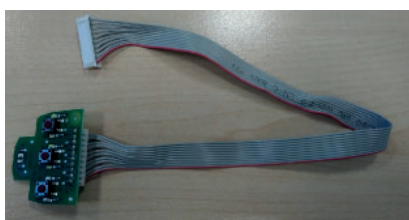

Keyboard S33R.3:

Brewing settings (nominal value ml):

35÷50	80÷120	120÷150

Keyboard PCB:

Code: 34000398600

Main Power PCB:

Code: 34000528600

PCB Photoswitch:

Code: 34000405600

Pump:

ULKA PUMP EP5FM/SP 220-240V 50HZ

Heater:

PRIME HEATER 230V 1400W

04	M. Magnani			18/09/2024	5 of 8
Revision	Primary Autor	Checked	Approved	Save Data	Page / Pages