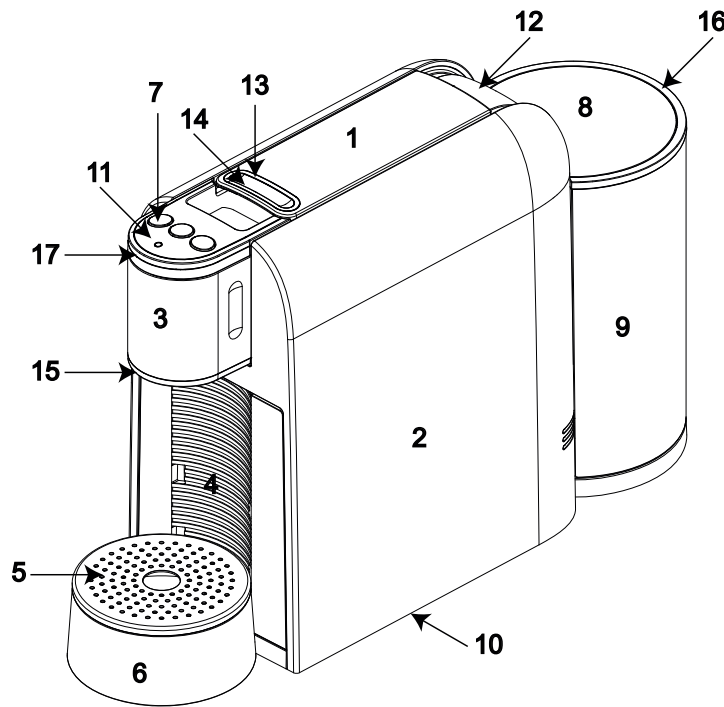

Serial number Labels :

Material : Adhesive PET  
 Thickness : 0.025 ± 0.003 mm  
 Colour of label : White  
 Colour of Ink : Black  
 Printing Resistance : See paragraph 7 of EN60335-1

04	M. Magnani			18/09/2024	2 of 8
Revision	Primary Autor	Checked	Approved	Save Data	Page / Pages