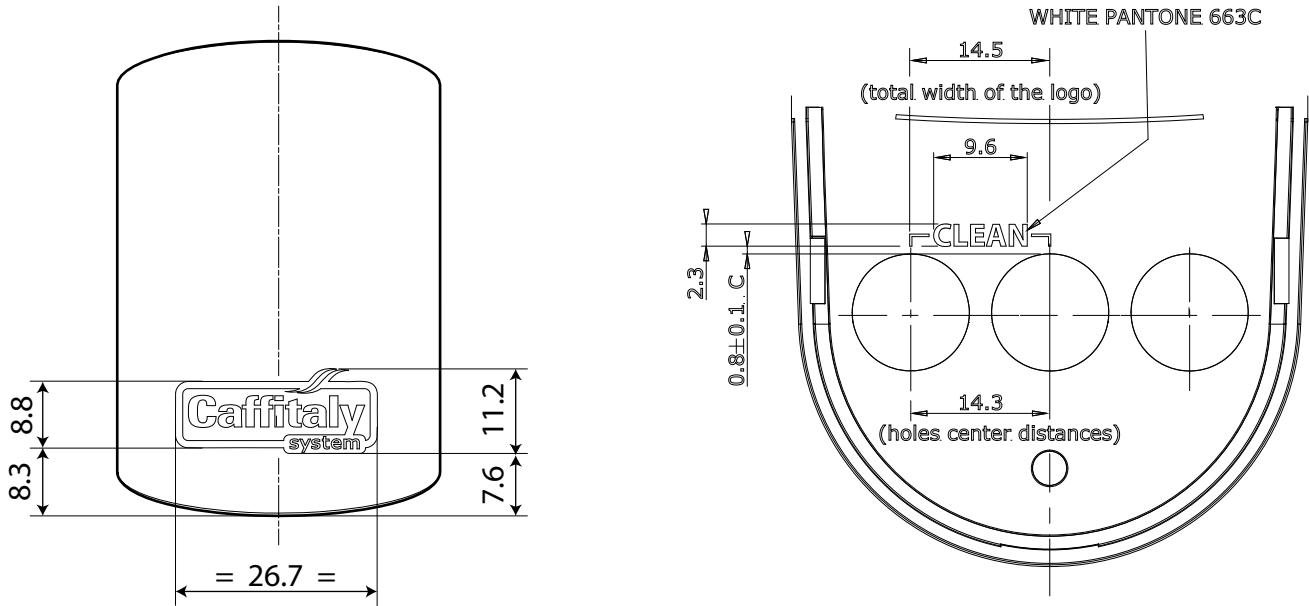

Product specification

File Name:

S33R.3 EVO ARKA Caffitaly System PS330062611

Branding &
Silk-Screen :

← CLEAN →

Position labels on the
coffee machine: