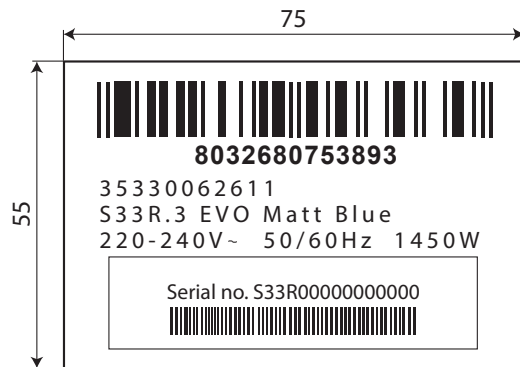

Serial number Labels :

Material : Adhesive PET
 Thickness : 0.025 ± 0.003 mm
 Colour of label : White
 Colour of Ink : Black
 Printing Resistance : See paragraph 7 of EN60335-1

04	M. Magnani			18/09/2024	2 of 8
Revision	Primary Autor	Checked	Approved	Save Data	Page / Pages