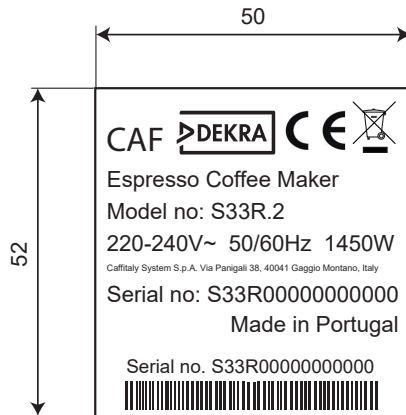

Product specification

File Name:

S33R.3 EVO ARKA Caffitaly System PS330062611

Rating Label :