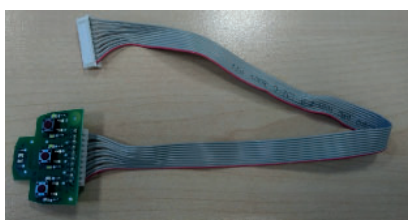

Keyboard S33R.3:

Brewing settings (nominal value ml):

35÷50	80÷120	120÷150

Keyboard PCB:

Code: 34000398600

Main Power PCB:

Code: 34000528600

PCB Photoswitch:

Code: 34000405600

Pump:

ULKA PUMP EP5FM/SP 220-240V 50HZ

Heater:

PRIME HEATER 230V 1400W

04	M. Magnani			18/09/2024	5 of 8
Revision	Primary Autor	Checked	Approved	Save Data	Page / Pages