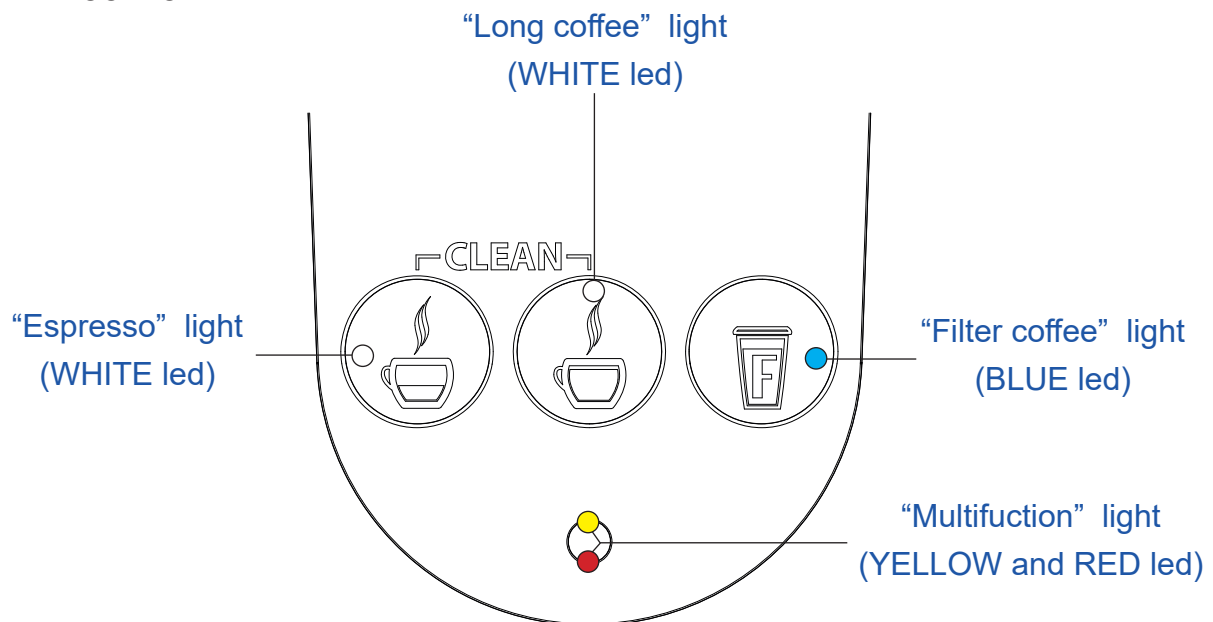

Position labels on the
coffee machine:

04	M. Magnani			18/09/2024	4 of 8
Revision	Primary Autor	Checked	Approved	Save Data	Page / Pages

Keyboard S33R.3:

Brewing settings (nominal value ml):

		
35÷50	80÷120	120÷150