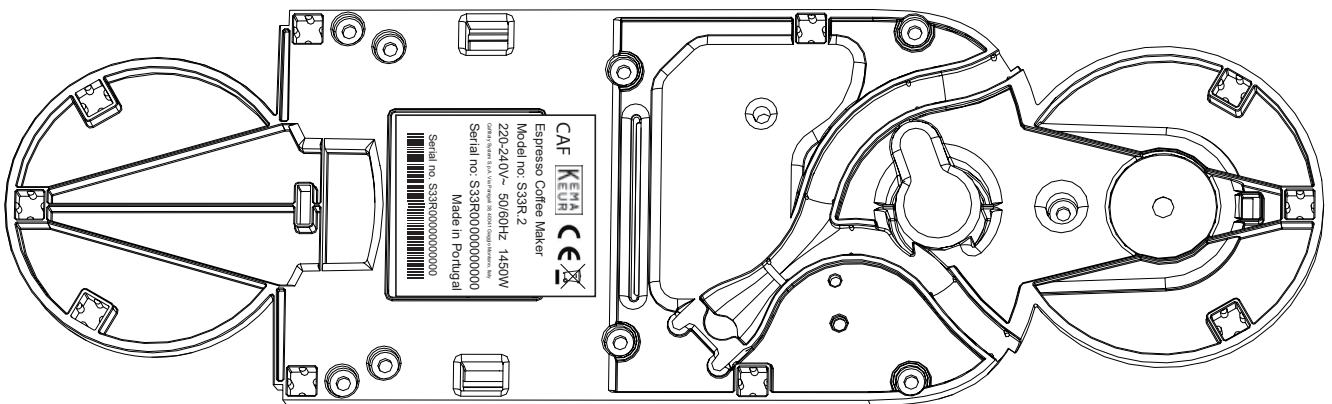

Position labels on the
coffee machine:

04	M. Magnani			18/09/2024	4 of 8
Revision	Primary Autor	Checked	Approved	Save Data	Page / Pages

Keyboard S33R.3:

Brewing settings (nominal value ml):

		
35÷50	80÷120	120÷150