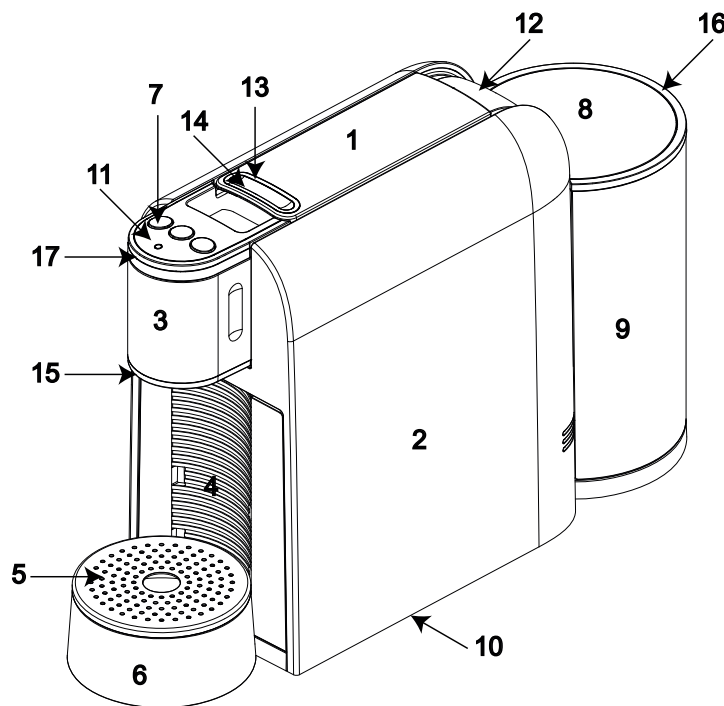

Serial number Labels :

Material : Adhesive PET
 Thickness : 0.025 ± 0.003 mm
 Colour of label : White
 Colour of Ink : Black
 Printing Resistance : See paragraph 7 of EN60335-1

04	M. Magnani			18/09/2024	2 of 8
Revision	Primary Autor	Checked	Approved	Save Data	Page / Pages