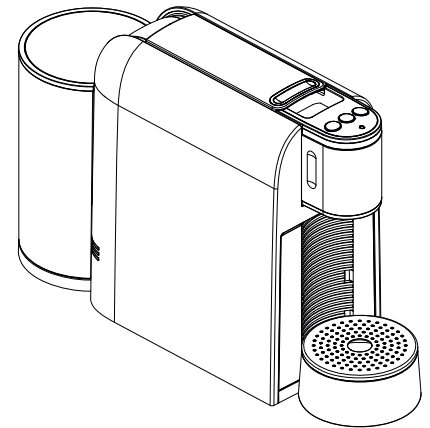

Product specification

File Name:

S33R.3 EVO ARKA Caffitaly System PS330062611

Description : S33R.3 ARKA EVO Matt Blue Caffitaly System 220-240V 50-60Hz 1450W Sch plug
SAP Code : 35330062611
Model : S33R.3 EVO
Color : Matt Blue
Power Supply : 220-240V 50Hz 1450W
Power Cord : European "Schuko" Power Cord

Branding &
Silk-Screen :

Gift Box code : GB3300900
User Manual code: IB3301200 , IB3300200
Warranty Card code : CW0000100

Approval :

Notes : in compliance with the commission regulation (EU) n 801/2013.

Revision History :

Revision	Primary Autor (s)	Description of version	Date
00	Matteo Magnani	First issue	10/12/2021
01	Matteo Magnani	Updated table	13/06/2022
02	Matteo Magnani	Replaced user manual & gift box	02/09/2022
03	Matteo Magnani	Updated rating label (replaced logo KEMAKEUR with DEKRA-MARK)	04/12/2023
04	Matteo Magnani	Updated gift box & warning capsule disclaimer	18/09/2024

04	M. Magnani			18/09/2024	1 of 8
Revision	Primary Autor	Checked	Approved	Save Data	Page / Pages