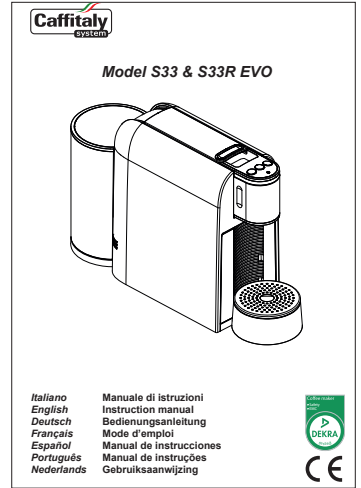

S33R.3 EVO ARKA Caffitaly System

File Name: PS330062611

User Manual :

Code: IB3301200 Rev : 00

Size : A5

Languages (in order) :

Italian - English - German - French -

Spanish - Portuguese - Dutch