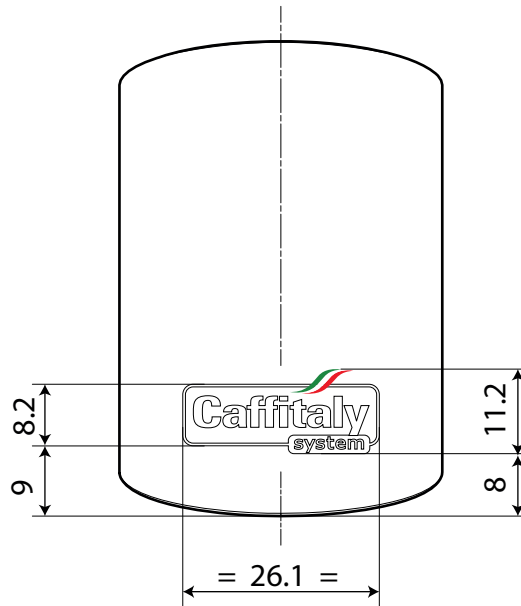

Product specification
S36 VOLTA Caffitaly System

File Name:
PS360027011

Branding &
Silk-Screen :

Position labels on the
coffee machine: