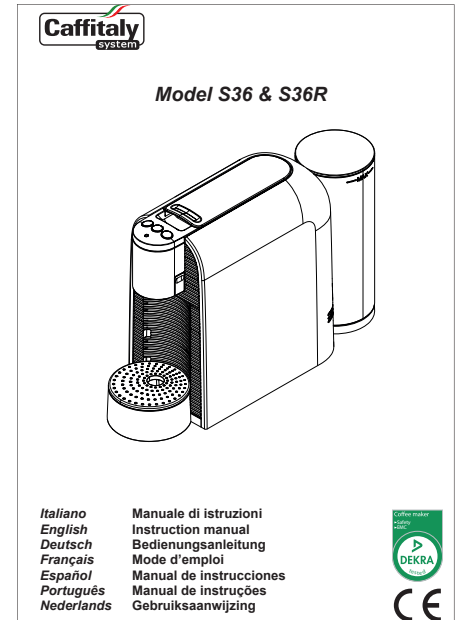

Product specification
S36 VOLTA Caffitaly System

File Name:
PS360027011

User Manual :

Code: [IB3600100](#) Rev : 01

Size : [A5](#)

Languages (in order) :

[Italian](#) - [English](#) - [German](#) - [French](#) -

[Spanish](#) - [Portuguese](#) - [Dutch](#)

Warranty card :

Code: [CW0000100](#) Rev : 03

Size : [A5](#)

Languages (in order) :

[Italian](#) - [English](#) - [German](#) - [French](#) -

[Spanish](#) - [Portuguese](#) - [Dutch](#)