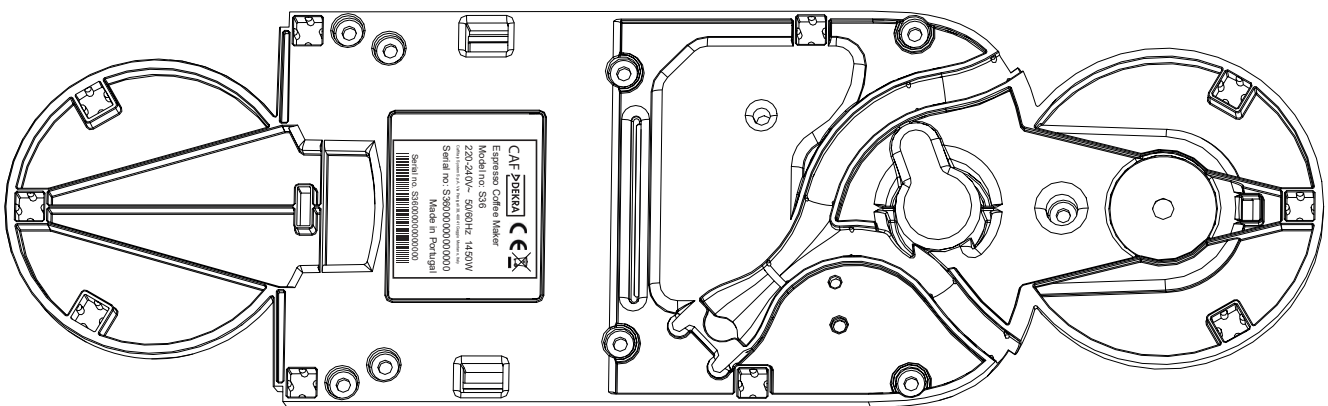

Position labels on the  
coffee machine:

05	M. Magnani			17/03/2025	4 of 8
Revision	Primary Autor	Checked	Approved	Save Data	Page / Pages

Keyboard S36:

Brewing settings (nominal value ml):

		
35÷50	80÷120	120÷150