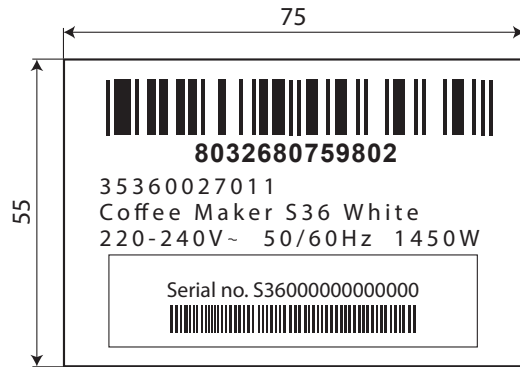

Serial number Labels :

Material : Adhesive PET  
 Thickness : 0.025 ± 0.003 mm  
 Colour of label : White  
 Colour of Ink : Black  
 Printing Resistance : See paragraph 7 of EN60335-1

<b>05</b>	M. Magnani			17/03/2025	2 of 8
Revision	Primary Autor	Checked	Approved	Save Data	Page / Pages