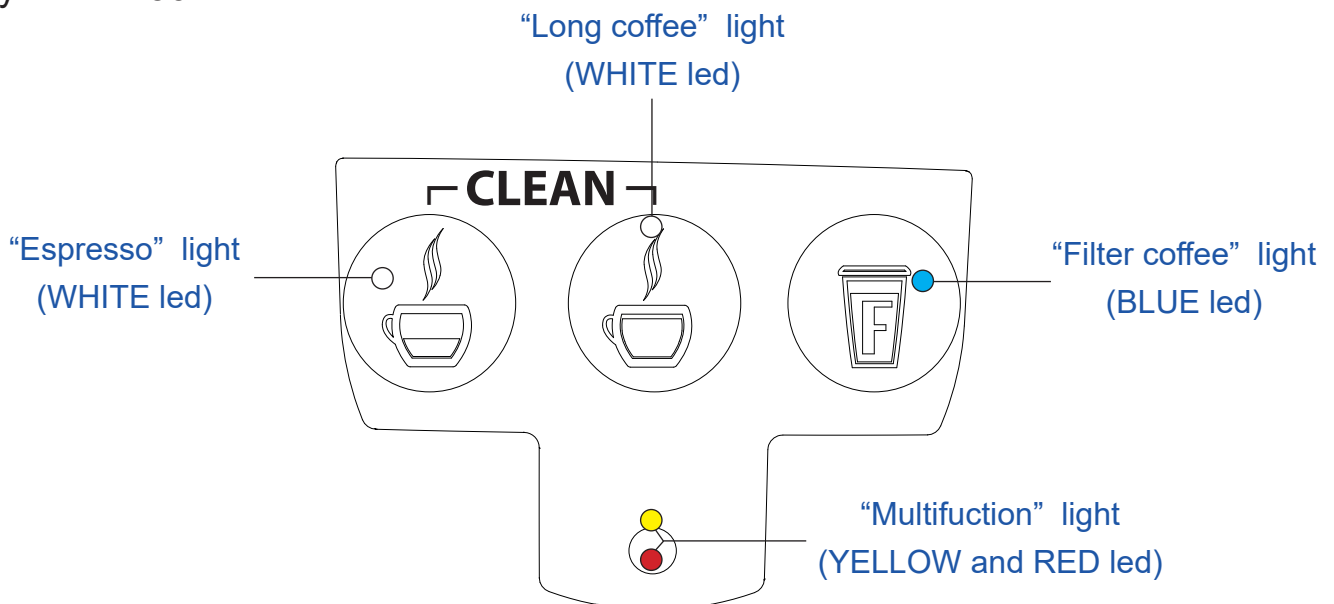

Keyboard S36:

Brewing settings (nominal value ml):

35÷50	80÷120	120÷150

Keyboard PCB:

Code: 34000398600