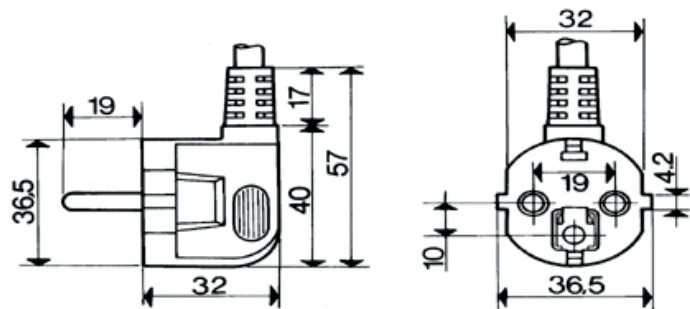

<b>05</b>	M. Magnani			17/03/2025	5 of 8
Revision	Primary Autor	Checked	Approved	Save Data	Page / Pages

Power Cord :

European Schuko Power supply cord

Norms : CEE 7 - VII

Length: Approximatly 80cm from outlet