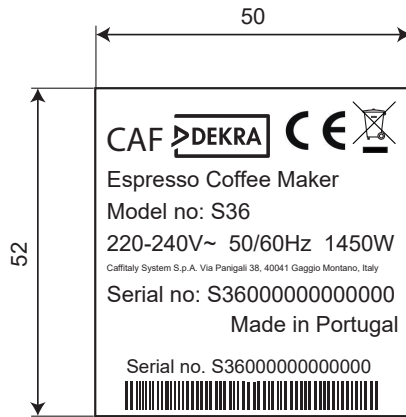

Product specification
S36 VOLTA Caffitaly System

File Name:
PS360027011

Rating Label :