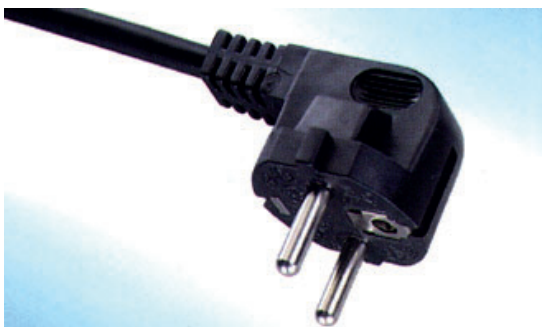

<b>05</b>	M. Magnani			17/03/2025	5 of 8
Revision	Primary Autor	Checked	Approved	Save Data	Page / Pages

Power Cord :

European Schuko Power supply cord

Norms : CEE 7 - VII

Length: Approximatly 80cm from outlet