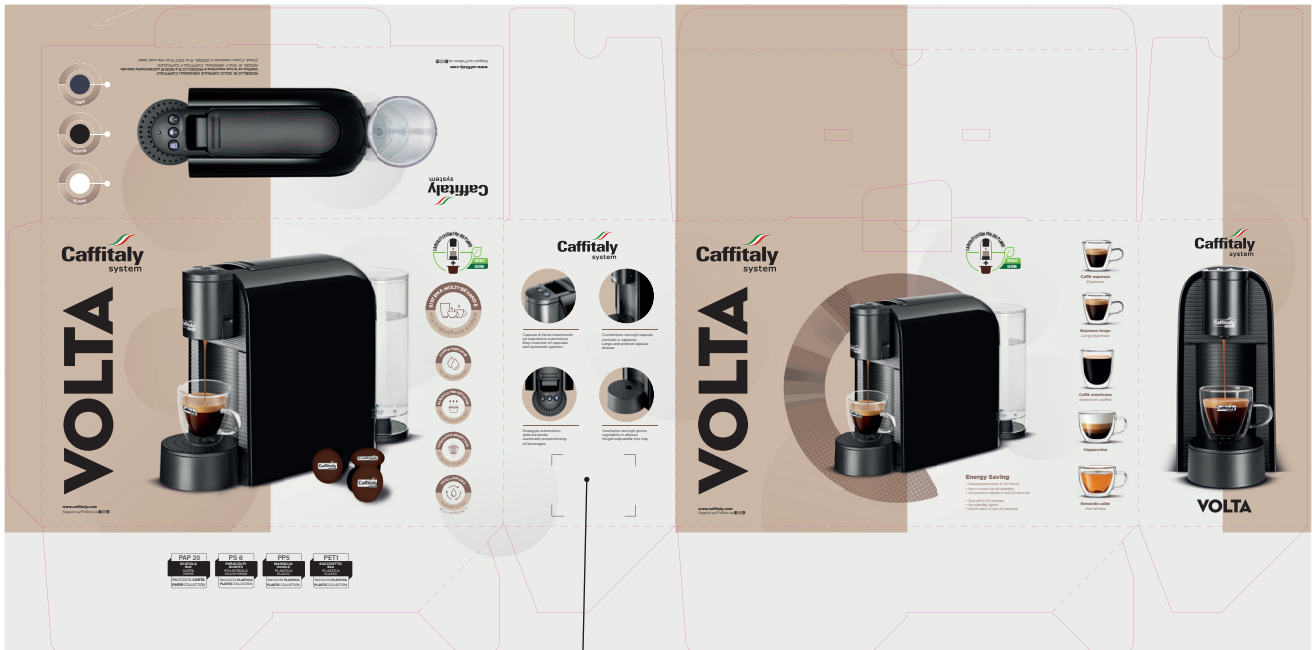

Product specification
S36 VOLTA Caffitaly System

File Name:
PS360027011

Gift Box :

Code: [GB3600400](#)

Gift box labels

Master Carton :

Master Carton (for 2 pieces)

Code: [MC3300100](#)