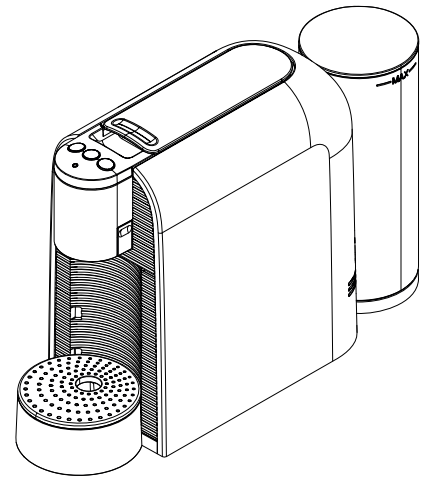

Product specification
S36 VOLTA Caffitaly System

File Name:
PS360027011

Description : S36 VOLTA White Caffitaly System 220-240V 50-60Hz 1450W Schuko plug
SAP Code : 35360027011
Model : S36 VOLTA
Color : White
Power Supply : 220-240V 50Hz 1450W
Power Cord : European "Schuko" Power Cord

Branding &
Silk-Screen :

Gift Box code : GB3600400
User Manual code: IB36000100
Warranty Card code : CW0000100

Approval :

Notes : in compliance with the commission regulation (EU) n 801/2013.

Revision History :

Revision	Primary Autor (s)	Description of version	Date
00	Matteo Magnani	First issue	25/01/2024
01	Matteo Magnani	Updated drawing keyboard	12/02/2024
02	Matteo Magnani	Updated gift box	30/10/2024
03	Matteo Magnani	Updated gift box	26/11/2024
04	Matteo Magnani	Updated gift box	13/01/2025
05	Matteo Magnani	Updated pump	17/03/2025

05	M. Magnani			17/03/2025	1 of 8
Revision	Primary Autor	Checked	Approved	Save Data	Page / Pages