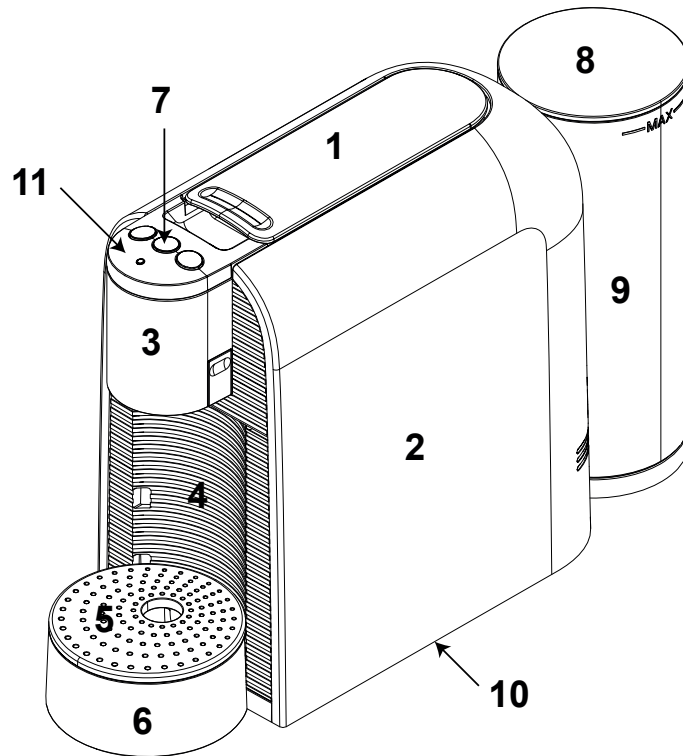

Serial number Labels :

Material : Adhesive PET  
 Thickness : 0.025 ± 0.003 mm  
 Colour of label : White  
 Colour of Ink : Black  
 Printing Resistance : See paragraph 7 of EN60335-1

<b>05</b>	M. Magnani			17/03/2025	2 of 8
Revision	Primary Autor	Checked	Approved	Save Data	Page / Pages