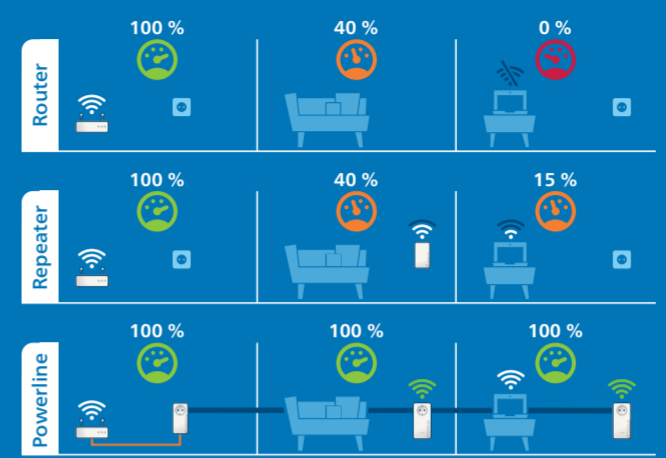

devolo MAGIC

Simply extend

devolo Home Network App

Let's go with devolo Magic. **Have fun!**

devolo stops Wi-Fi problems!

devolo

Add-on adapter
up to
2400 Mbps

MAGIC²
WiFi 6
ADD-ON

devolo Powerline – the best Wi-Fi solution!

Wi-Fi 6 | Plug & play | 3-Year manufacturer's warranty | Developed in Germany

Package contents:

devolo Magic adapters are compatible with all routers, network devices, devolo Magic adapters and products certified by HomeGrid Forum. dLAN® Powerline adapters and other HomePlug AV products, including the devolo Outdoor WiFi Powerline adapter, are not supported. Data protection notice: Using the existing Internet connection, the firmware of the device is automatically checked and updated as necessary. In this instance, the public IP address is collected and deleted immediately after the update.